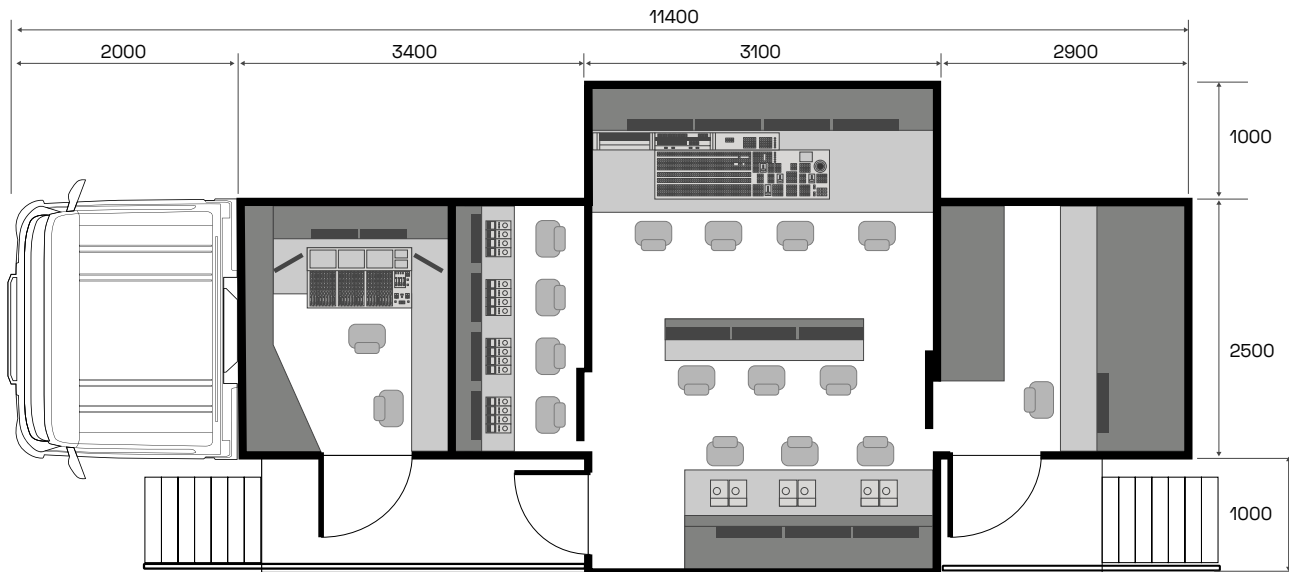

## Powerful 14 camera Double-Expanding Broadcast Truck

A double-expanding rigid OB truck, designed around live sports coverage in HD. OB Jura's gallery has full front row positions complete with a powerful Sony MVS-7000X switcher as well as support for 3 EVS, graphics and producer positions. Sound is covered with a Calrec Artemis desk.

### PHYSICAL

Dimensions: 11.4m x 4.5m (fully expanded)

Power Requirements: 1x 63/3A (100mA)